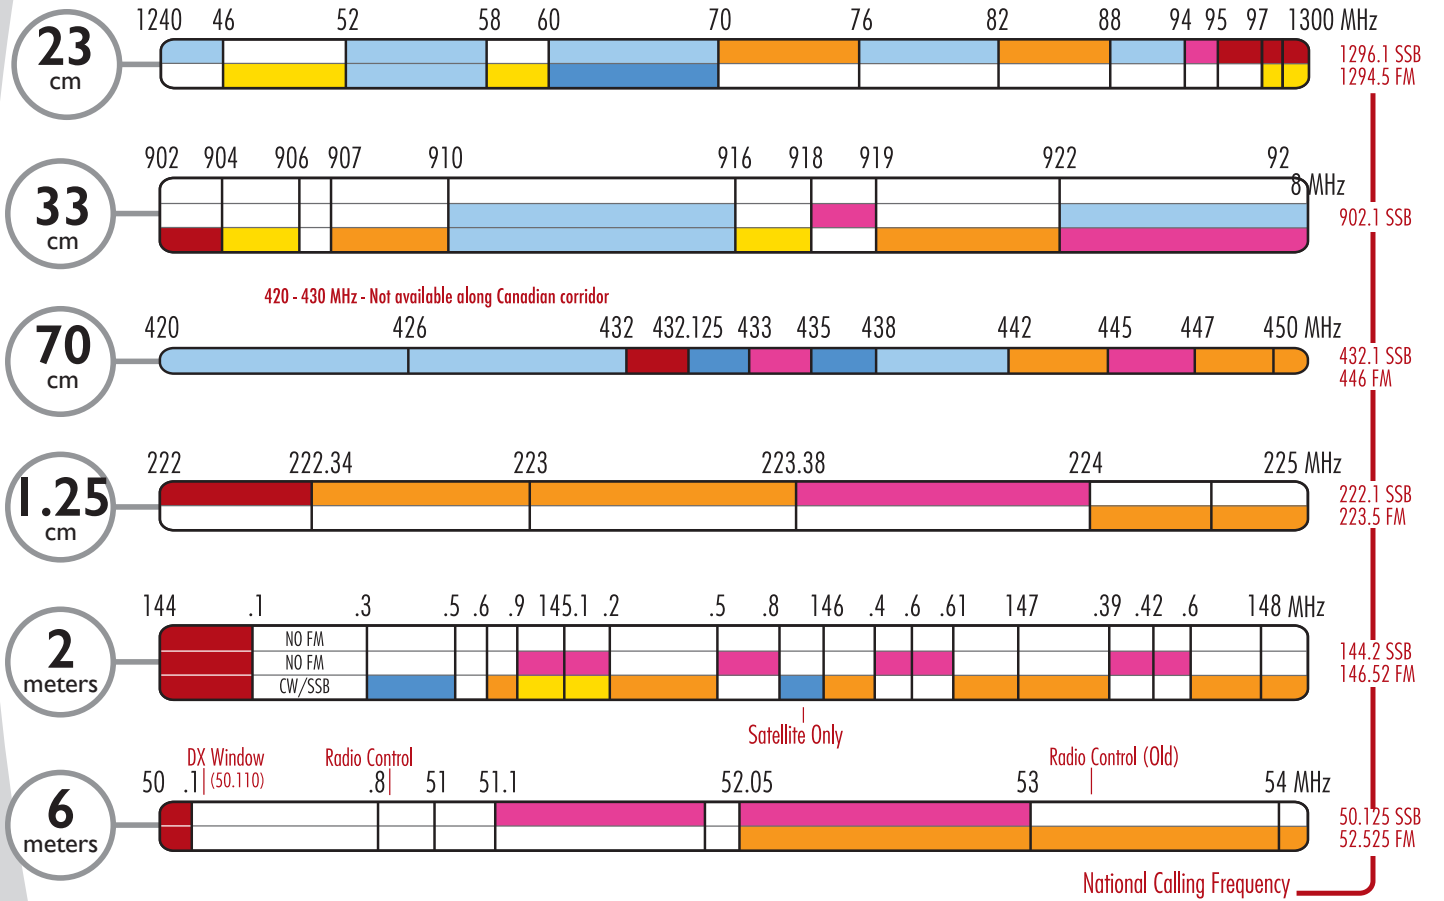

# U.S.A. Amateur Radio UHF/VHF Band Plan

- Amateur TV Fast Scan
- Satellite
- CW & Weak Signal (No FM)
- Digital
- FM Simplex
- SSB
- FM Repeater

# U.S.A. Amateur Radio HF Band Plan

- Extra Voice - CW - Image
- Advanced Voice - CW - Image
- General Voice - CW - Image
- CW - RTTY - DATA
- Novice / Technician - CW
- Novice / Technician - Voice
- No Privileges

### Highlights On New Bands:

\*TU 1,3 and FCC region 2 west of 130° west or below 20° north

\*\* Amateurs operating on 472-479 kHz will be permitted a maximum equivalent isotropically radiated power (EIRP) of 5 W, except in parts of Alaska within 800 kilometers (approximately 496 miles) of Russia, where the maximum would be 1 W EIRP.