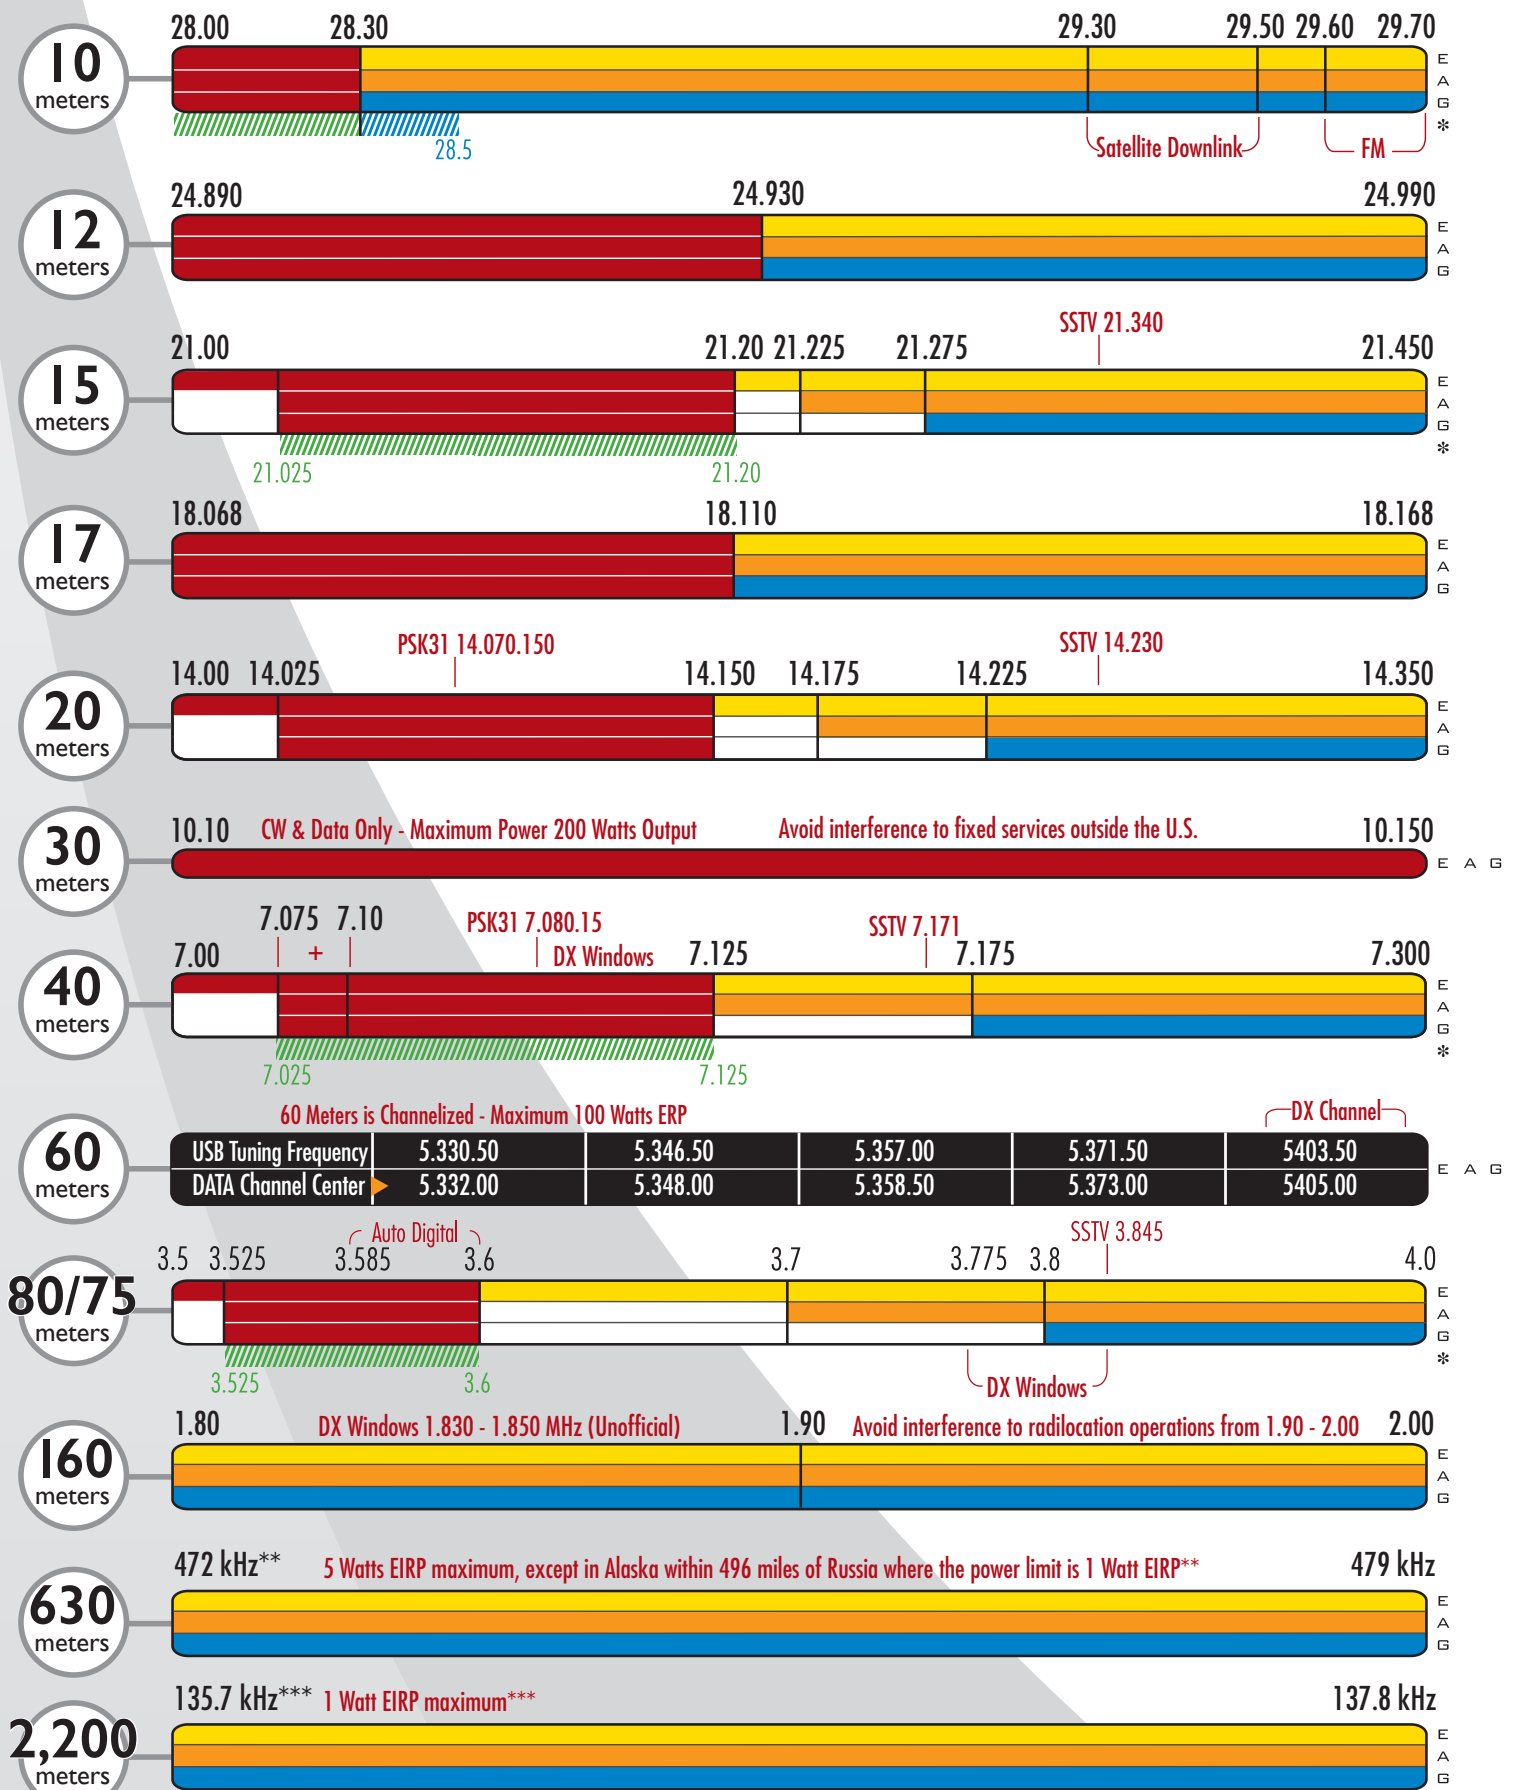

Amateurs wishing to operate on either 2,200 or 630 meters must first register with the Utilities Technology Council online at:
<https://utc.org/plc-database-amateur-notification-process/>.
You need only register once for each band.